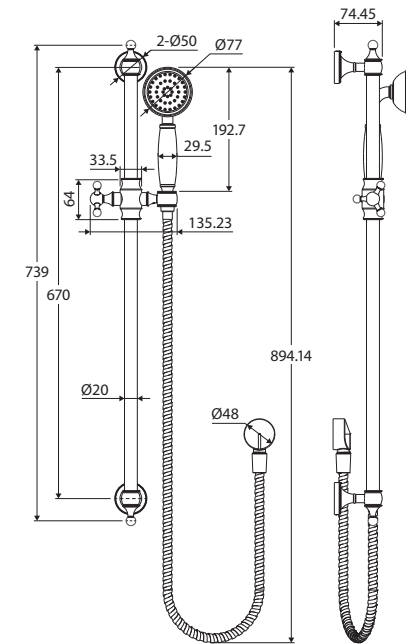

Lillian Matte Black RAIL SHOWER

Features

- Electroplated matte black finish
- **WELS 3 Star rated, 8.5L/min**

Rail:

- Made from stainless steel
- ABS slider and wall mounts
- Deluxe stainless steel elbow
- Rail thickness: 20 mm
- 1.5 metre matte black PVC flexible hose

LILLIAN Hand Piece (MSH114B):

- Single water-flow setting
- Made from solid brass

*Modern
Vintage*
COLLECTION

Available in

Electroplated
Matte Black
444114B

Cleaning & Care

- Regularly clean with mild soapy water using a microfibre cloth.
- In highly polluted or coastal locations, we recommend cleaning 2-3 times per week.
- Do not use harsh detergents, bleach, cream cleaners or citrus based cleaners. These substances are abrasive and will damage the surface.
- Do not use undue pressure and wipe in one direction only.

While we aim to ensure specifications are correct at the time of publication, Fienza reserves the right to make modifications without prior notice. Physical colour may vary from image shown. All measurements are shown in millimetres. Always use physical product measurements for mark-ups and roughing-in as the technical drawing may differ from actual product received.