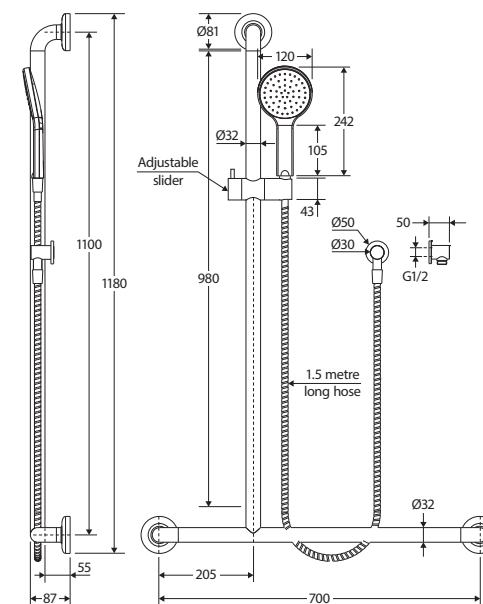

### Rail:

- Slider to adjust height and angle of hand shower
- Backflow prevention dual check/non-return valve
- Made from stainless steel
- ABS slider
- Deluxe stainless steel elbow
- 1.5 metre stainless steel hose

### LUCIANA/KAYA Hand Piece (MSH115):

- Single water-flow setting
- Easy to clean TPR nozzles
- Made from ABS

**Please note:** This product may have a visible Watermark logo.

While we aim to ensure specifications are correct at the time of publication, Fienza reserves the right to make modifications without prior notice. Physical colour may vary from image shown. All measurements are shown in millimetres. Always use physical product measurements for mark-ups and roughing-in as the technical drawing may differ from actual product received.