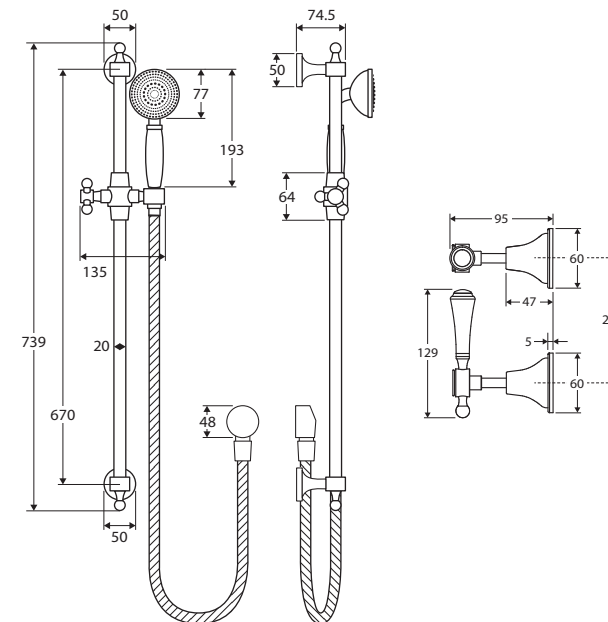

## RAIL SHOWER SETS

#### Rail:

- Made from stainless steel
- ABS slider and wall mounts
- Deluxe stainless steel elbow
- 1.5 metre stainless steel flexible hose (PVC hose on matte black model)

#### LILLIAN Hand Piece (MSH114):

- Single water flow setting
- Made from solid brass

#### LILLIAN Lever Wall Top Assemblies (339104):

- Set of two taps
- Choice of two handle finishes

**Please note:** This product may have a visible Fienza or Watermark logo.

*Modern  
Vintage*  
COLLECTION