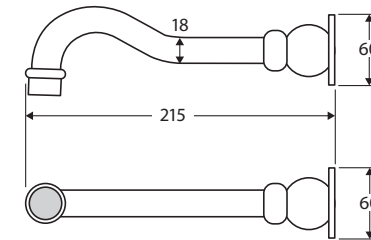

Lillian

BASIN/BATH OUTLET

Features

- Wall mounted, fixed position
- Made from solid brass
- Female 1/2" BSPP inlet
- **WELS 5 Star rated, 5L/min**

Available in

Polished
Chrome
336110

PVD
Brushed Nickel
336110BN

While we aim to ensure specifications are correct at the time of publication, Fienza reserves the right to make modifications without prior notice. Physical colour may vary from image shown. All measurements are shown in millimetres. Always use physical product measurements for mark-ups and roughing-in as the technical drawing may differ from actual product received.