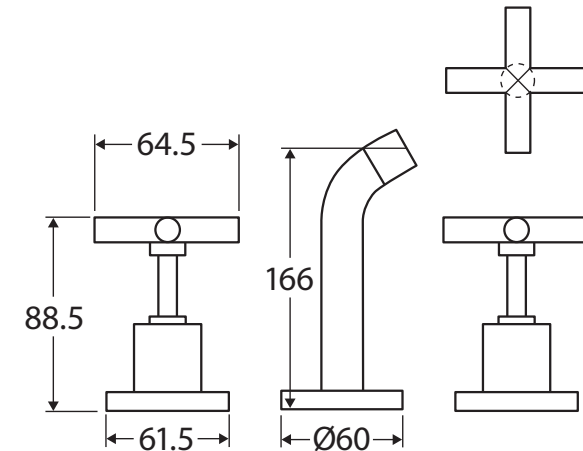

Michelle

BATH SET

Features

- Made from solid brass
- Jumper valves
- Three-piece bath set
- Fixed position
- WELS rating not required

Please note: This product may have a visible Fienza or Watermark logo.

While we aim to ensure specifications are correct at the time of publication, Fienza reserves the right to make modifications without prior notice. Physical colour may vary from image shown. All measurements are shown in millimetres. Always use physical product measurements for mark-ups and roughing-in as the technical drawing may differ from actual product received.