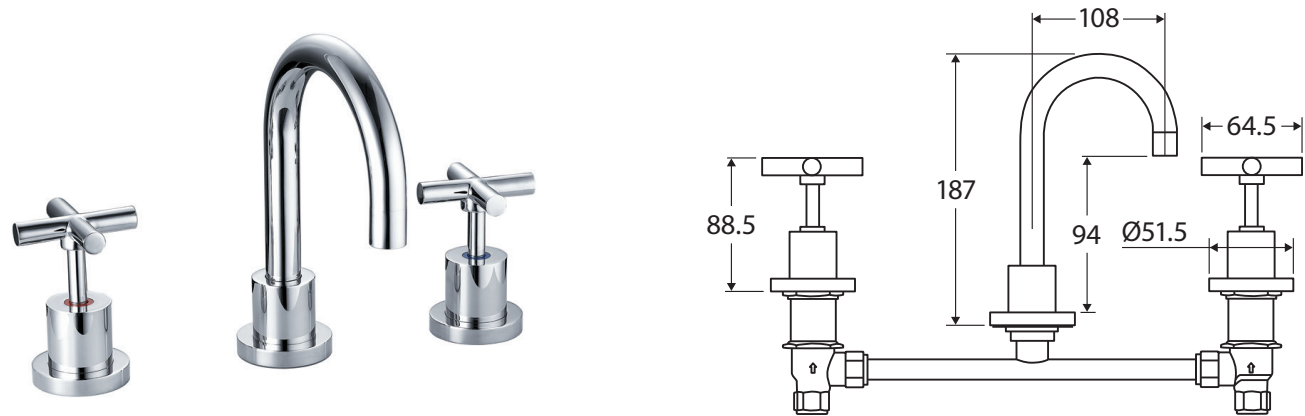

## BASIN SET

### Features

- Made from solid brass
- Jumper valves
- Three-piece basin set
- Fixed position
- **WELS 3 Star rated, 8.5L/min**

**Please note:** This product may have a visible Fienza or Watermark logo.