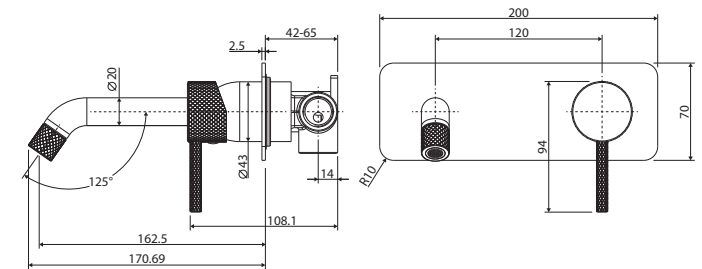

Axle®

WALL BASIN/BATH MIXER SET

SOFT SQUARE PLATE
160MM OUTLET

Features

- Industrial cross-hatched handle and spout accents
- Designed for basin and bath
- Includes basin aerator and free-flow aerator for baths
- Made from solid brass
- High quality European cartridge (35 mm)
- **WELS 5 Star rated, 5L/min**

Please note: This product may have a visible Fienza or Watermark logo.

Available in

Polished
Chrome
231106

PVD
Brushed Nickel
231106BN

PVD
Gun Metal
231106GM

Electroplated
Matte Black
231106B

PVD
Urban Brass
231106UB

Cleaning & Care

- Regularly clean with mild soapy water using a microfibre cloth.
- In highly polluted or coastal locations, we recommend cleaning 2-3 times per week.
- Do not use harsh detergents, bleach, cream cleaners or citrus based cleaners. These substances are abrasive and will damage the surface.
- Do not use undue pressure and wipe in one direction only.

While we aim to ensure specifications are correct at the time of publication, Fienza reserves the right to make modifications without prior notice. Physical colour may vary from image shown. All measurements are shown in millimetres. Always use physical product measurements for mark-ups and roughing-in as the technical drawing may differ from actual product received.