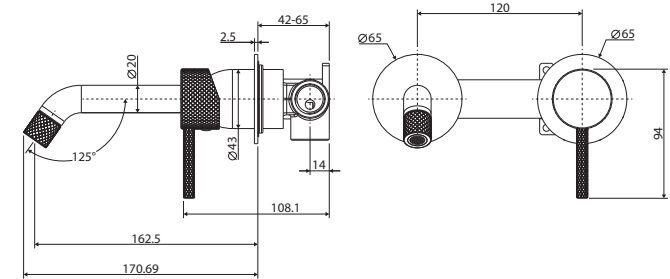

Axle®

WALL BASIN/BATH MIXER SET

ROUND PLATES
160MM OUTLET

Features

- Industrial cross-hatched handle and spout accents
- Designed for basin and bath
- Includes basin aerator and free-flow aerator for baths
- Made from solid brass
- High quality European cartridge (35 mm)
- **WELS 5 Star rated, 5L/min**

Please note: This product may have a visible Fienza or Watermark logo.

Available in

Polished
Chrome
231104

PVD
Brushed Nickel
231104BN

PVD
Gun Metal
231104GM

Electroplated
Matte Black
231104B

PVD
Urban Brass
231104UB

Cleaning & Care

- Regularly clean with mild soapy water using a microfibre cloth.
- In highly polluted or coastal locations, we recommend cleaning 2-3 times per week.
- Do not use harsh detergents, bleach, cream cleaners or citrus based cleaners. These substances are abrasive and will damage the surface.
- Do not use undue pressure and wipe in one direction only.

While we aim to ensure specifications are correct at the time of publication, Fienza reserves the right to make modifications without prior notice. Physical colour may vary from image shown. All measurements are shown in millimetres. Always use physical product measurements for mark-ups and roughing-in as the technical drawing may differ from actual product received.