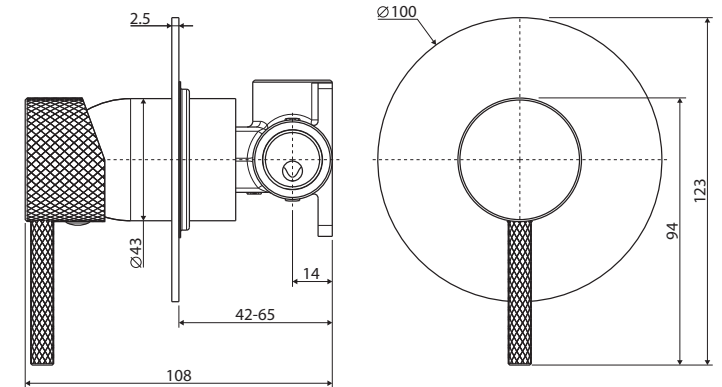

Axle®

WALL MIXER

LARGE ROUND PLATE

Features

- Industrial cross-hatched handle accent
- Designed for shower and bath
- Made from solid brass
- High quality European cartridge (35 mm)

Please note: This product may have a visible Fienza or Watermark logo.

While we aim to ensure specifications are correct at the time of publication, Fienza reserves the right to make modifications without prior notice. Physical colour may vary from image shown. All measurements are shown in millimetres. Always use physical product measurements for mark-ups and roughing-in as the technical drawing may differ from actual product received.