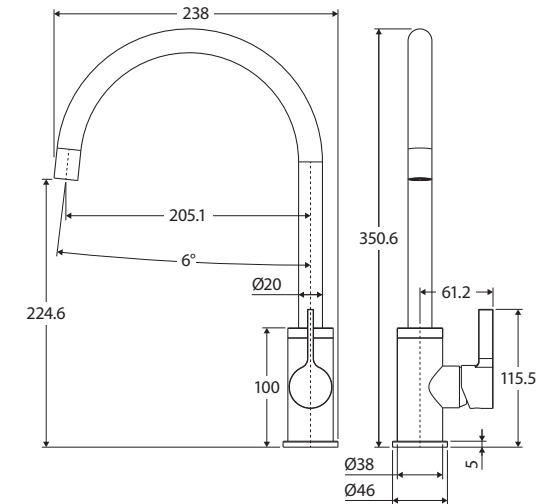

Sansa® SINK MIXER

Features

WELS 6 Star rated, 4.5L/min

- Designed for kitchen and laundry
- Soft rectangular handle design
- Gooseneck outlet
- Swivel function
- Made from solid brass
- High quality European cartridge (25 mm)
- PEX split-resistant flexible hoses

Please note: This product may have a visible Fienza or Watermark logo.

Available in

Electroplated
Chrome
229105

Electroplated
Matte Black
229105B

PVD
Brushed Nickel
229105BN

PVD
Gun Metal
229105GM

PVD
Urban Brass
229105UB

Cleaning & Care

- Regularly clean with mild soapy water using a microfibre cloth.
- In highly polluted or coastal locations, we recommend cleaning 2-3 times per week.
- Do not use harsh detergents, bleach, cream cleaners or citrus based cleaners. These substances are abrasive and will damage the surface.
- Do not use undue pressure and wipe in one direction only.

While we aim to ensure specifications are correct at the time of publication, Fienza reserves the right to make modifications without prior notice. Physical colour may vary from image shown. All measurements are shown in millimetres. Always use physical product measurements for mark-ups and roughing-in as the technical drawing may differ from actual product received.