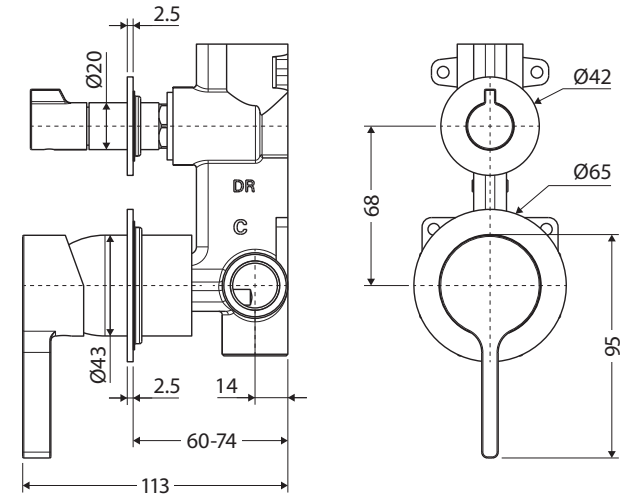

Sansa®
WALL DIVERTER
MIXER
ROUND PLATES

Features

- Soft rectangular handle design
- Designed for shower and bath
- Made from solid brass
- High quality European cartridge (35 mm)

Please note: This product may have a visible Fienza or Watermark logo.

While we aim to ensure specifications are correct at the time of publication, Fienza reserves the right to make modifications without prior notice. Physical colour may vary from image shown. All measurements are shown in millimetres. Always use physical product measurements for mark-ups and roughing-in as the technical drawing may differ from actual product received.