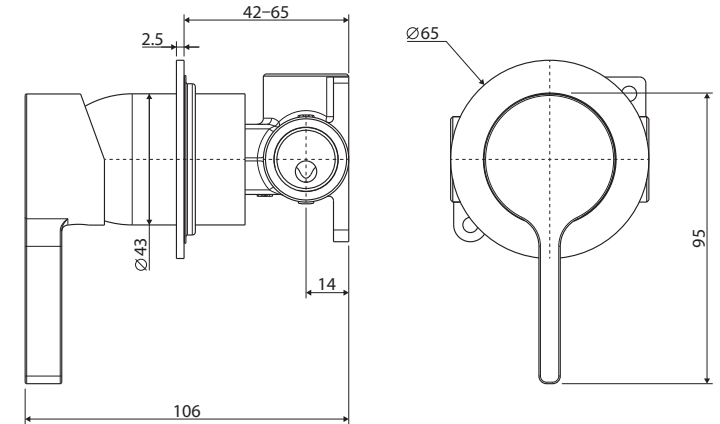

Sansa®
WALL MIXER
SMALL ROUND PLATE

Features

- Soft rectangular handle design
- Designed for shower and bath
- Made from solid brass
- High quality European cartridge (35 mm)

Please note: This product may have a visible Fienza or Watermark logo.

While we aim to ensure specifications are correct at the time of publication, Fienza reserves the right to make modifications without prior notice. Physical colour may vary from image shown. All measurements are shown in millimetres. Always use physical product measurements for mark-ups and roughing-in as the technical drawing may differ from actual product received.