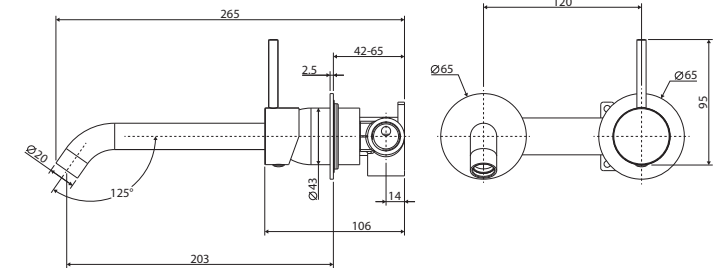

Kaya® Up

BASIN/BATH

WALL MIXER SET

RECTANGULAR PLATE
200MM OUTLET

Features

WELS 5 Star rated, 5L/min when installed over basin

- Designed for basin and bath
- Round, upright pin lever handle design
- Curved outlet
- Free flow aerator included for bath installation
- Made from solid brass
- High quality European cartridge (35 mm)

Please note: This product may have a visible Fienza or Watermark logo.

Available in

Electroplated
Chrome
228119-200

Electroplated
Matte Black
228119B-200

PVD
Brushed Nickel
228119BN-200

PVD
Gun Metal
228119GM-200

PVD
Urban Brass
228119UB-200

Cleaning & Care

- Regularly clean with mild soapy water using a microfibre cloth.
- In highly polluted or coastal locations, we recommend cleaning 2-3 times per week.
- Do not use harsh detergents, bleach, cream cleaners or citrus based cleaners. These substances are abrasive and will damage the surface.
- Do not use undue pressure and wipe in one direction only.

While we aim to ensure specifications are correct at the time of publication, Fienza reserves the right to make modifications without prior notice. Physical colour may vary from image shown. All measurements are shown in millimetres. Always use physical product measurements for mark-ups and roughing-in as the technical drawing may differ from actual product received.