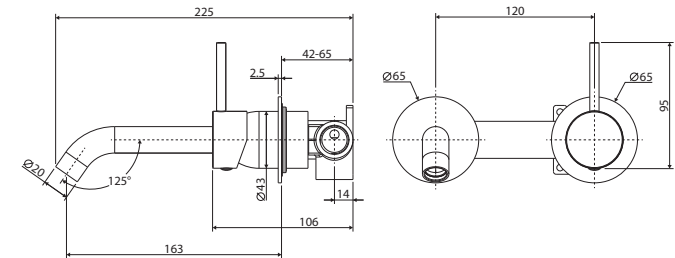

Kaya® Up

BASIN/BATH

WALL MIXER SET

ROUND PLATES
160MM OUTLET

Features

WELS 5 Star rated, 5L/min when installed over basin

- Designed for basin and bath
- Round, upright pin lever handle design
- Curved outlet
- Free flow aerator included for bath installation
- Made from solid brass
- High quality European cartridge (35 mm)

Please note: This product may have a visible Fienza or Watermark logo.

Available in

Electroplated
Chrome
228118

Electroplated
Matte Black
228118B

PVD
Brushed Nickel
228118BN

PVD
Gun Metal
228118GM

PVD
Urban Brass
228118UB

Cleaning & Care

- Regularly clean with mild soapy water using a microfibre cloth.
- In highly polluted or coastal locations, we recommend cleaning 2-3 times per week.
- Do not use harsh detergents, bleach, cream cleaners or citrus based cleaners. These substances are abrasive and will damage the surface.
- Do not use undue pressure and wipe in one direction only.

While we aim to ensure specifications are correct at the time of publication, Fienza reserves the right to make modifications without prior notice. Physical colour may vary from image shown. All measurements are shown in millimetres. Always use physical product measurements for mark-ups and roughing-in as the technical drawing may differ from actual product received.