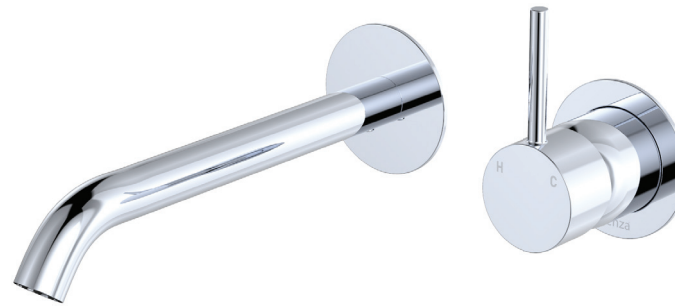

Kaya® Up

BASIN/BATH

WALL MIXER SET

ROUND PLATES
200MM OUTLET

Features

WELS 5 Star rated, 5L/min when installed over basin

- Designed for basin and bath
- Round, upright pin lever handle design
- Curved outlet
- Free flow aerator included for bath installation
- Made from solid brass
- High quality European cartridge (35 mm)

Please note: This product may have a visible Fienza or Watermark logo.

Available in

Electroplated
Chrome
228118-200

Electroplated
Matte Black
228118B-200

PVD
Brushed Nickel
228118BN-200

PVD
Gun Metal
228118GM-200