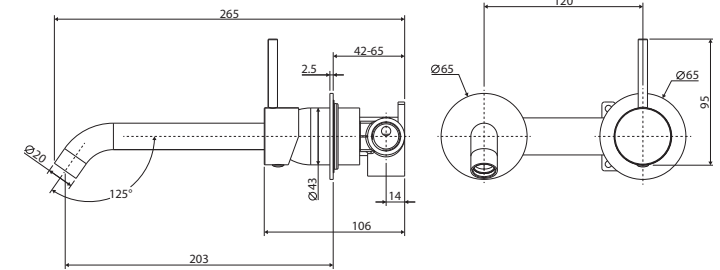

Kaya® Up

BASIN/BATH

WALL MIXER SET

ROUND PLATES
200MM OUTLET

Features

WELS 5 Star rated, 5L/min when installed over basin

- Designed for basin and bath
- Round, upright pin lever handle design
- Curved outlet
- Free flow aerator included for bath installation
- Made from solid brass
- High quality European cartridge (35 mm)

Please note: This product may have a visible Fienza or Watermark logo.

Available in

Electroplated
Chrome
228118-200

Electroplated
Matte Black
228118B-200

PVD
Brushed Nickel
228118BN-200

PVD
Gun Metal
228118GM-200

PVD
Urban Brass
228118UB-200

Cleaning & Care

- Regularly clean with mild soapy water using a microfibre cloth.
- In highly polluted or coastal locations, we recommend cleaning 2-3 times per week.
- Do not use harsh detergents, bleach, cream cleaners or citrus based cleaners. These substances are abrasive and will damage the surface.
- Do not use undue pressure and wipe in one direction only.

While we aim to ensure specifications are correct at the time of publication, Fienza reserves the right to make modifications without prior notice. Physical colour may vary from image shown. All measurements are shown in millimetres. Always use physical product measurements for mark-ups and roughing-in as the technical drawing may differ from actual product received.