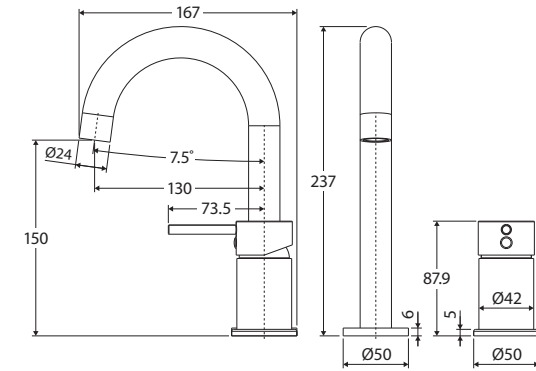

Kaya®

BASIN/BATH OUTLET & HOB MIXER SET

Features

WELS 5 Star rated, 5L/min when installed over basin

- Designed for basin and bath
- Round, pin lever handle design
- Gooseneck outlet
- Fixed outlet position
- Free flow aerator included for bath installation
- Made from solid brass
- High quality European cartridge (35 mm)
- PEX split-resistant hoses

Please note: This product may have a visible Fienza or Watermark logo.

Available in

Electroplated
Chrome
228117

Electroplated
Matte Black
228117B

Cleaning & Care

- Regularly clean with mild soapy water using a microfibre cloth.
- In highly polluted or coastal locations, we recommend cleaning 2-3 times per week.
- Do not use harsh detergents, bleach, cream cleaners or citrus based cleaners. These substances are abrasive and will damage the surface.
- Do not use undue pressure and wipe in one direction only.

While we aim to ensure specifications are correct at the time of publication, Fienza reserves the right to make modifications without prior notice. Physical colour may vary from image shown. All measurements are shown in millimetres. Always use physical product measurements for mark-ups and roughing-in as the technical drawing may differ from actual product received.