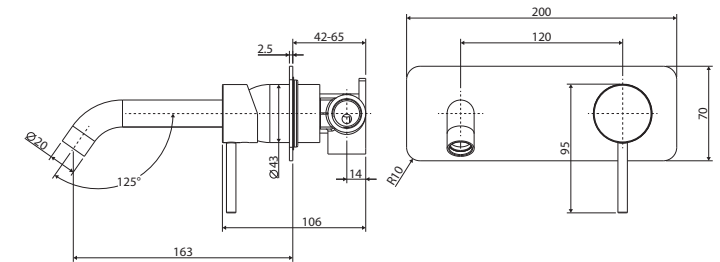

Kaya®
BASIN/BATH
WALL MIXER SET
RECTANGULAR PLATE
160MM OUTLET

Features

WELS 5 Star rated, 5L/min when installed over basin

- Designed for basin and bath
- Round, pin lever handle design
- Curved outlet
- Free flow aerator included for bath installation
- Made from solid brass
- High quality European cartridge (35 mm)

Please note: This product may have a visible Fienza or Watermark logo.

Available in

Electroplated Chrome 228106	Electroplated Matte White 228106MW	Electroplated Matte Black 228106B
PVD Brushed Nickel 228106BN	PVD Gun Metal 228106GM	PVD Urban Brass 228106UB

Cleaning & Care

- Regularly clean with mild soapy water using a microfibre cloth.
- In highly polluted or coastal locations, we recommend cleaning 2-3 times per week.
- Do not use harsh detergents, bleach, cream cleaners or citrus based cleaners. These substances are abrasive and will damage the surface.
- Do not use undue pressure and wipe in one direction only.

While we aim to ensure specifications are correct at the time of publication, Fienza reserves the right to make modifications without prior notice. Physical colour may vary from image shown. All measurements are shown in millimetres. Always use physical product measurements for mark-ups and roughing-in as the technical drawing may differ from actual product received.