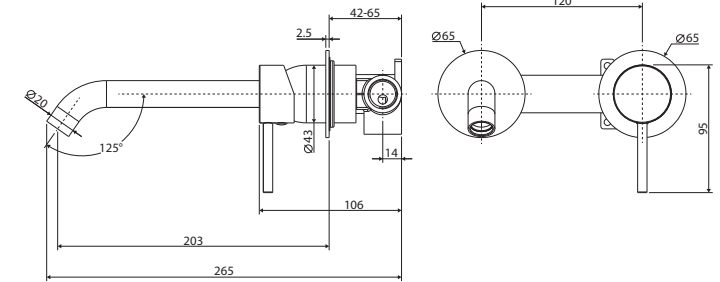

Kaya®

BASIN/BATH WALL MIXER SET

ROUND PLATES
200MM OUTLET

Features

WELS 5 Star rated, 5L/min when installed over basin

- Designed for basin and bath
- Round, pin lever handle design
- Curved outlet
- Free flow aerator included for bath installation
- Made from solid brass
- High quality European cartridge (35 mm)

Please note: This product may have a visible Fienza or Watermark logo.

Available in

Electroplated Chrome	Electroplated Matte White	Electroplated Matte Black
228104-200	228104MW-200	228104B-200
PVD Brushed Nickel	PVD Gun Metal	PVD Urban Brass
228104BN-200	228104GM-200	228104UB-200

Cleaning & Care

- Regularly clean with mild soapy water using a microfibre cloth.
- In highly polluted or coastal locations, we recommend cleaning 2-3 times per week.
- Do not use harsh detergents, bleach, cream cleaners or citrus based cleaners. These substances are abrasive and will damage the surface.
- Do not use undue pressure and wipe in one direction only.

While we aim to ensure specifications are correct at the time of publication, Fienza reserves the right to make modifications without prior notice. Physical colour may vary from image shown. All measurements are shown in millimetres. Always use physical product measurements for mark-ups and roughing-in as the technical drawing may differ from actual product received.