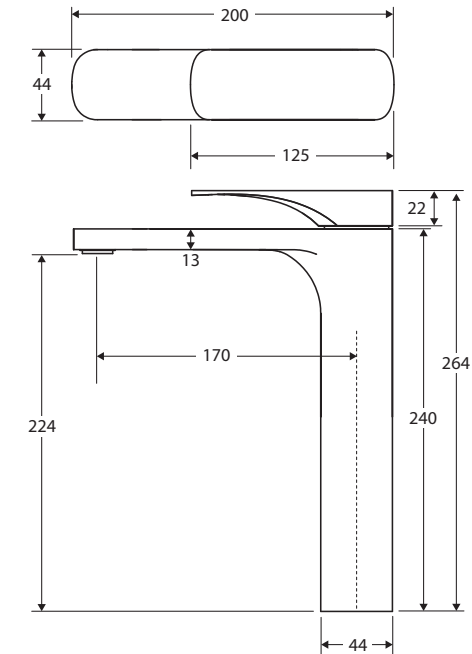

Luciana®

TALL BASIN MIXER

Features

- Slim profile handle, sleek modern design
- Two piece design
- Fixed position
- Made from solid brass
- Quality European cartridge (35 mm)
- PEX split-resistant flexible hoses
- **WELS 4 Star rated, 6.5L/min**

Please note: This product may have a visible Fienza or Watermark logo.

Available in

Polished Chrome
226107

Cleaning & Care

- Regularly clean with mild soapy water using a microfibre cloth.
- In highly polluted or coastal locations, we recommend cleaning 2-3 times per week.
- Do not use harsh detergents, bleach, cream cleaners or citrus based cleaners. These substances are abrasive and will damage the surface.
- Do not use undue pressure and wipe in one direction only.

While we aim to ensure specifications are correct at the time of publication, Fienza reserves the right to make modifications without prior notice. Physical colour may vary from image shown. All measurements are shown in millimetres. Always use physical product measurements for mark-ups and roughing-in as the technical drawing may differ from actual product received.