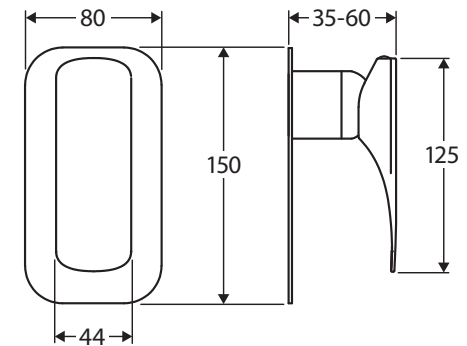

Luciana®

WALL MIXER

Features

- Slim profile handle, sleek modern design
- Designed for shower and bath
- Made from solid brass
- Quality European cartridge (35 mm)

Please note: This product may have a visible Fienza or Watermark logo.

While we aim to ensure specifications are correct at the time of publication, Fienza reserves the right to make modifications without prior notice. Physical colour may vary from image shown. All measurements are shown in millimetres. Always use physical product measurements for mark-ups and roughing-in as the technical drawing may differ from actual product received.