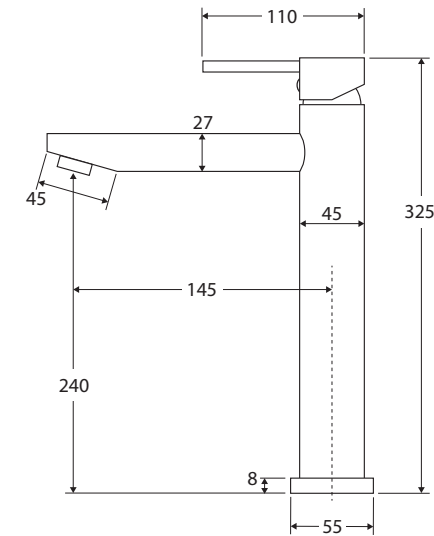

Hustle

TALL BASIN MIXER

Features

- Sleek modern design
- Fixed position
- Made from solid brass
- Quality European cartridge (35 mm)
- PEX split-resistant flexible hoses
- **WELS 5 Star rated, 5L/min**

Please note: This product may have a visible Fienza or Watermark logo.

While we aim to ensure specifications are correct at the time of publication, Fienza reserves the right to make modifications without prior notice. Physical colour may vary from image shown. All measurements are shown in millimetres. Always use physical product measurements for mark-ups and roughing-in as the technical drawing may differ from actual product received.