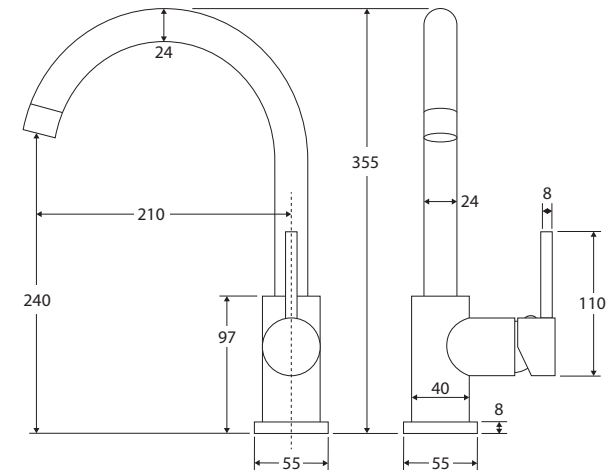

Hustle

GOOSENECK SINK MIXER

Features

- Sleek modern design
- Swivel function
- Designed for kitchen and laundry
- Made from solid brass
- Quality European cartridge (35 mm)
- PEX split-resistant flexible hoses
- **WELS 5 Star rated, 5.5L/min**

Please note: This product may have a visible Fienza or Watermark logo.

Available in

Electroplated
Matte Black
225105B

Cleaning & Care

- Regularly clean with mild soapy water using a microfibre cloth.
- In highly polluted or coastal locations, we recommend cleaning 2-3 times per week.
- Do not use harsh detergents, bleach, cream cleaners or citrus based cleaners. These substances are abrasive and will damage the surface.
- Do not use undue pressure and wipe in one direction only.

While we aim to ensure specifications are correct at the time of publication, Fienza reserves the right to make modifications without prior notice. Physical colour may vary from image shown. All measurements are shown in millimetres. Always use physical product measurements for mark-ups and roughing-in as the technical drawing may differ from actual product received.