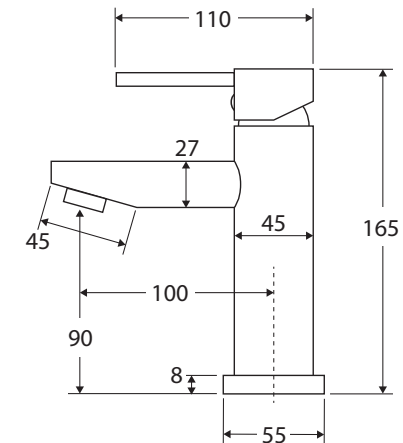

Hustle

BASIN MIXER

Features

- Sleek modern design
- Fixed position
- Made from solid brass
- Quality European cartridge (35 mm)
- PEX split-resistant flexible hoses
- **WELS 5 Star rated, 5L/min**

Please note: This product may have a visible Fienza or Watermark logo.

While we aim to ensure specifications are correct at the time of publication, Fienza reserves the right to make modifications without prior notice. Physical colour may vary from image shown. All measurements are shown in millimetres. Always use physical product measurements for mark-ups and roughing-in as the technical drawing may differ from actual product received.