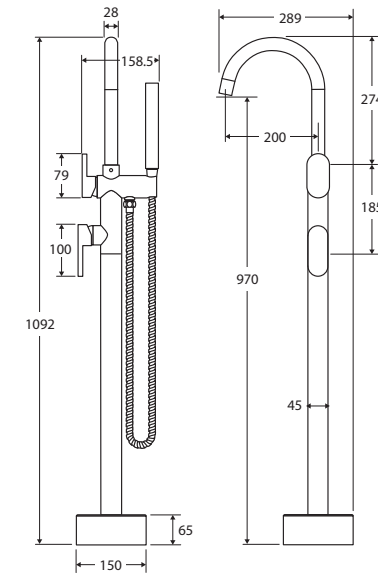

Empire

FLOOR MOUNTED BATH MIXER WITH HAND SHOWER

Features

- Sleek modern design
- Swivel function
- Includes handheld shower (ABS)
- Stainless steel flexible shower hose
- Backflow prevention non-return valve
- Made from solid brass
- Quality European cartridge (35 mm)
- **WELS 3 Star rated, 8L/min**

Please note: This product may have a visible Fienza or Watermark logo.

Available in

Polished Chrome
221113

Cleaning & Care

- Regularly clean with mild soapy water using a microfibre cloth.
- In highly polluted or coastal locations, we recommend cleaning 2-3 times per week.
- Do not use harsh detergents, bleach, cream cleaners or citrus based cleaners. These substances are abrasive and will damage the surface.
- Do not use undue pressure and wipe in one direction only.

While we aim to ensure specifications are correct at the time of publication, Fienza reserves the right to make modifications without prior notice. Physical colour may vary from image shown. All measurements are shown in millimetres. Always use physical product measurements for mark-ups and roughing-in as the technical drawing may differ from actual product received.