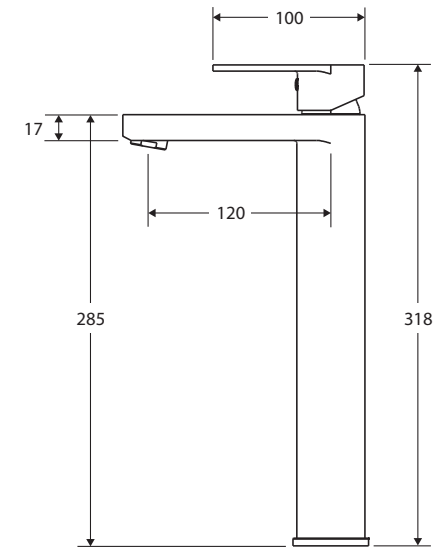

Empire

TALL BASIN MIXER

Features

- Sleek modern design
- Fixed position
- Made from solid brass
- Quality European cartridge (35 mm)
- PEX split-resistant flexible hoses
- **WELS 6 Star rated, 4.5L/min**

Please note: This product may have a visible Fienza or Watermark logo.

Available in

Polished Chrome
221107

Cleaning & Care

- Regularly clean with mild soapy water using a microfibre cloth.
- In highly polluted or coastal locations, we recommend cleaning 2-3 times per week.
- Do not use harsh detergents, bleach, cream cleaners or citrus based cleaners. These substances are abrasive and will damage the surface.
- Do not use undue pressure and wipe in one direction only.

While we aim to ensure specifications are correct at the time of publication, Fienza reserves the right to make modifications without prior notice. Physical colour may vary from image shown. All measurements are shown in millimetres. Always use physical product measurements for mark-ups and roughing-in as the technical drawing may differ from actual product received.