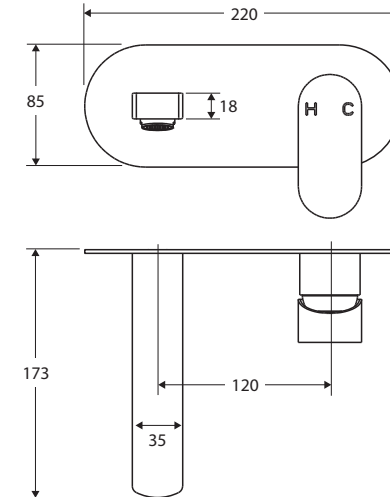

Empire

WALL MIXER WITH SPOUT

Features

- Sleek modern design
- Designed for basin and bath
- Made from solid brass
- Quality European cartridge (35 mm)
- **WELS 5 Star rated, 5L/min**

Please note: This product may have a visible Fienza or Watermark logo.

While we aim to ensure specifications are correct at the time of publication, Fienza reserves the right to make modifications without prior notice. Physical colour may vary from image shown. All measurements are shown in millimetres. Always use physical product measurements for mark-ups and roughing-in as the technical drawing may differ from actual product received.