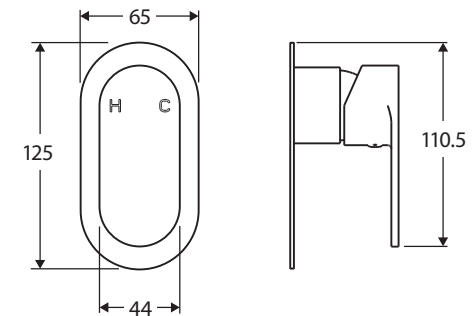

Empire

WALL MIXER

OVAL PLATE

Features

- Sleek modern design
- Designed for shower and bath
- Made from solid brass
- Quality European cartridge (35 mm)

Please note: This product may have a visible Fienza or Watermark logo.

While we aim to ensure specifications are correct at the time of publication, Fienza reserves the right to make modifications without prior notice. Physical colour may vary from image shown. All measurements are shown in millimetres. Always use physical product measurements for mark-ups and roughing-in as the technical drawing may differ from actual product received.