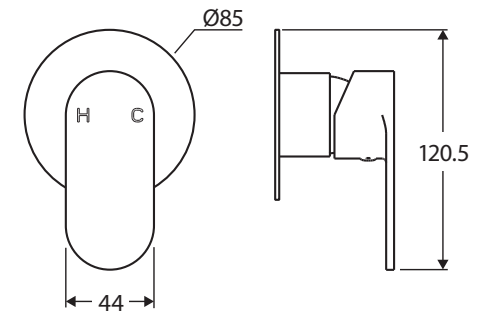

Empire

WALL MIXER

ROUND PLATE

Features

- Sleek modern design
- Designed for shower and bath
- Made from solid brass
- Quality European cartridge (35 mm)

Please note: This product may have a visible Fienza or Watermark logo.

While we aim to ensure specifications are correct at the time of publication, Fienza reserves the right to make modifications without prior notice. Physical colour may vary from image shown. All measurements are shown in millimetres. Always use physical product measurements for mark-ups and roughing-in as the technical drawing may differ from actual product received.