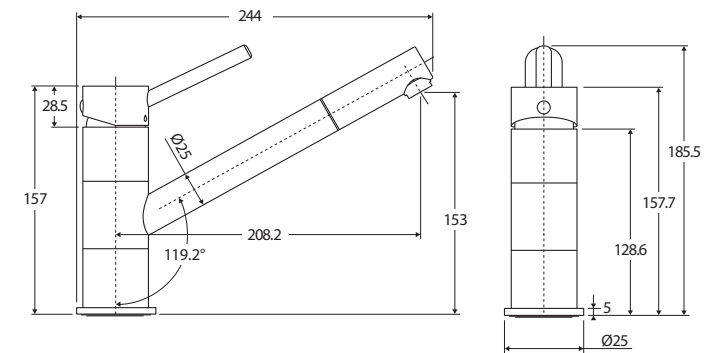

Isabella

SWIVEL SINK MIXER

Features

- Sleek modern design
- Swivel function
- Designed for kitchen
- Made from solid brass
- 35 mm cartridge
- PEX split-resistant flexible hoses
- **WELS 4 Star rated, 6.5L/min**

Please note: This product may have a visible Fienza or Watermark logo.

Available in

Polished Chrome
213110

Cleaning & Care

- Regularly clean with mild soapy water using a microfibre cloth.
- In highly polluted or coastal locations, we recommend cleaning 2-3 times per week.
- Do not use harsh detergents, bleach, cream cleaners or citrus based cleaners. These substances are abrasive and will damage the surface.
- Do not use undue pressure and wipe in one direction only.

While we aim to ensure specifications are correct at the time of publication, Fienza reserves the right to make modifications without prior notice. Physical colour may vary from image shown. All measurements are shown in millimetres. Always use physical product measurements for mark-ups and roughing-in as the technical drawing may differ from actual product received.