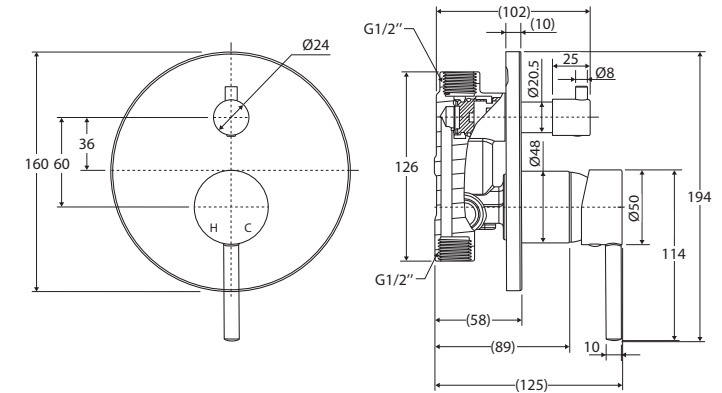

Isabella

WALL DIVERTER MIXER

Features

- Sleek modern design
- Designed for shower and bath
- Made from solid brass
- 40 mm cartridge

Please note: This product may have a visible Fienza or Watermark logo.

Available in

While we aim to ensure specifications are correct at the time of publication, Fienza reserves the right to make modifications without prior notice. Physical colour may vary from image shown. All measurements are shown in millimetres. Always use physical product measurements for mark-ups and roughing-in as the technical drawing may differ from actual product received.