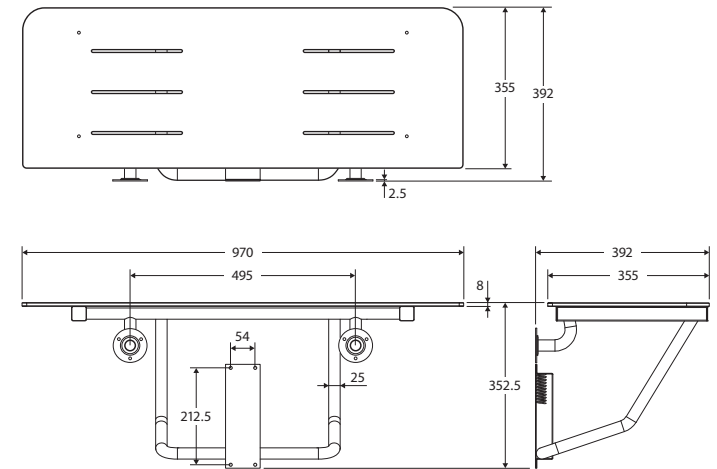

## Features

- Can be installed for AS1428.1:2021 Accessible compliance
- Folds up against the wall for easy access
- White solid phenolic seat with slip resistant finish, rounded edges and draining channels
- Frame made from 304 stainless steel
- Includes mounting screws
- Maximum load rating: 150kg