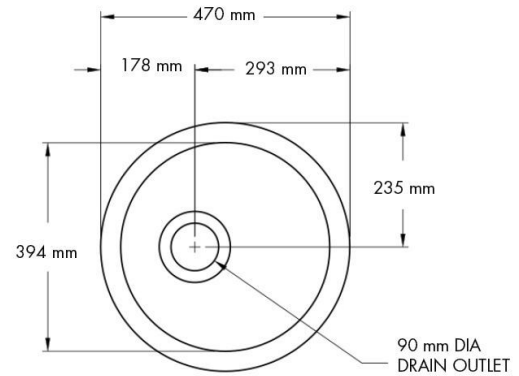

Cuisine Round 47 Inset / Undermount Fine Fireclay Sink

Code: CUR47FS

Specifications

- Material: Fine Fireclay
- Finish: White Gloss
- Waste outlets included: 90x50mm Stainless Steel Basket Wastes
- Mounting options: Inset & Undermount
- Capacity: 27L
- Internal depth: 200mm
- Suitable for use with food waste disposer – we recommend purchase of an extended flange and a model with anti-vibration collar
- Note: Fine Fireclay is a natural product and therefore subject to variations. This should be seen as a quality that adds to its unique natural beauty. Variations +/- 2% to the specifications are common and acceptable and are within industry tolerance. We always recommend the cabinet maker and stone provider has the actual sink with them to measure before making cabinetry or cutting stone. For more information please visit our Installation Care & Warranty page or Contact Us.

Product Options

CUR47SSG: Cuisine Round 47 x 47 Stainless Steel Grid

CUR47FS: Cuisine Round 47 Inset / Undermount Fine Fireclay Sink

Warranty

For peace of mind, Turner Hastings offers the following warranty on this product and its components: