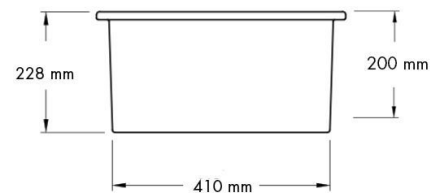

Cuisine Round 47 Inset / Undermount Fine Fireclay Sink

Code: CUR47FS

Specifications

- Material: Fine Fireclay
- Finish: White Gloss
- Waste outlets included: 90x50mm Stainless Steel Basket Wastes
- Mounting options: Inset & Undermount
- Capacity: 27L
- Internal depth: 200mm
- Suitable for use with food waste disposer – we recommend purchase of an extended flange and a model with anti-vibration collar
- Note: Fine Fireclay is a natural product and therefore subject to variations. This should be seen as a quality that adds to its unique natural beauty. Variations +/- 2% to the specifications are common and acceptable and are within industry tolerance. We always recommend the cabinet maker and stone provider has the actual sink with them to measure before making cabinetry or cutting stone. For more information please visit our Installation Care & Warranty page or Contact Us.

Product Options

CUR47SSG: Cuisine Round 47 x 47 Stainless Steel Grid

CUR47FS: Cuisine Round 47 Inset / Undermount Fine Fireclay Sink

Warranty

For peace of mind, Turner Hastings offers the following warranty on this product and its components: