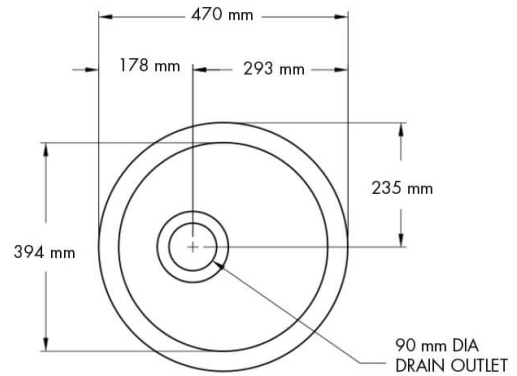

Cuisine Round 47 Inset / Undermount Fine Fireclay Matte Black Sink

Code: CUR47FS-MB

Specifications

- Material: Fine Fireclay
- Finish: Matte Black
- Waste outlets included: 90x50mm Stainless Steel Basket Wastes
- Mounting options: Inset & Undermount
- Capacity: 27L
- Internal depth: 200mm
- Suitable for use with food waste disposer – we recommend purchase of an extended flange and a model with anti-vibration collar
- Note: Fine Fireclay is a natural product and therefore subject to variations. This should be seen as a quality that adds to its unique natural beauty. Variations +/- 2% to the specifications are common and acceptable and are within industry tolerance. We always recommend the cabinet maker and stone provider has the actual sink with them to measure before making cabinetry or cutting stone. For more information please visit our Installation Care & Warranty page or Contact Us.