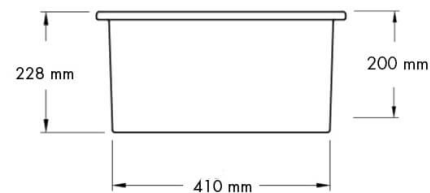

Cuisine Round 47 Inset / Undermount Fine Fireclay Matte Black Sink

Code: CUR47FS-MB

Specifications

- Material: Fine Fireclay
- Finish: Matte Black
- Waste outlets included: 90x50mm Stainless Steel Basket Wastes
- Mounting options: Inset & Undermount
- Capacity: 27L
- Internal depth: 200mm
- Suitable for use with food waste disposer – we recommend purchase of an extended flange and a model with anti-vibration collar
- Note: Fine Fireclay is a natural product and therefore subject to variations. This should be seen as a quality that adds to its unique natural beauty. Variations +/- 2% to the specifications are common and acceptable and are within industry tolerance. We always recommend the cabinet maker and stone provider has the actual sink with them to measure before making cabinetry or cutting stone. For more information please visit our Installation Care & Warranty page or Contact Us.