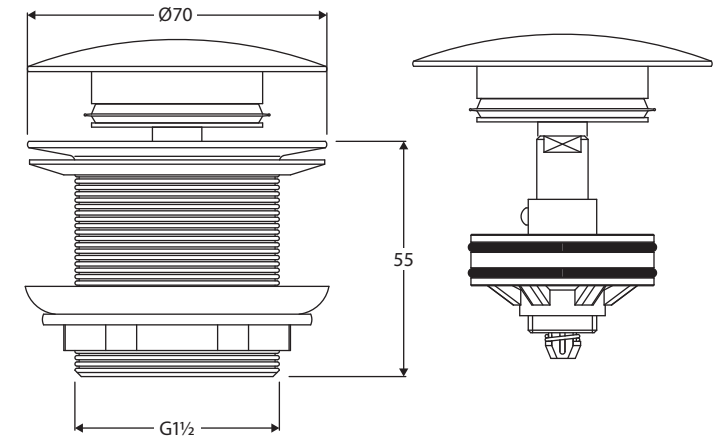

Universal POP-UP/PULL-OUT BATH WASTE CONCRETE CAP BATH WASTE NON-OVERFLOW

Features

- Concrete cap with food-grade nano sealant
- Designed for baths with no overflow
- Top section pulls out for easy cleaning and draining
- Suits 40 mm outlet

* Colour matches Jada Freestanding Concrete Bath.