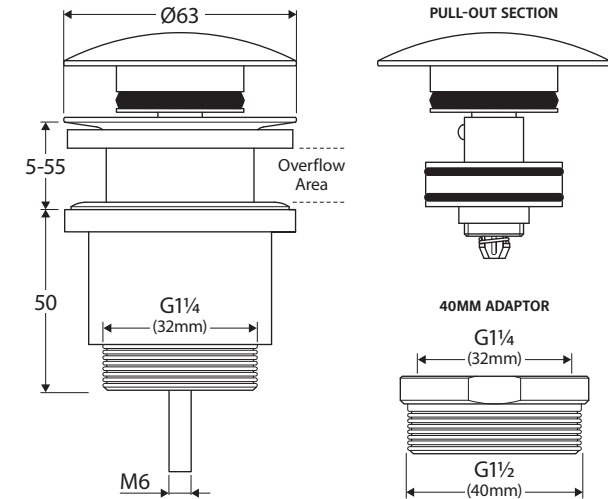

Universal POP-UP/PULL-OUT CONCRETE BASIN WASTE

Features

- Concrete cap with food-grade nano sealant
- Entire top section pulls out for easy cleaning and draining
- Convertible for use with or without an overflow (overflow adjusted by centre screw)
- Suits 32 mm or 40 mm outlet (40 mm uses nut adaptor)

While we aim to ensure specifications are correct at the time of publication, Fienza reserves the right to make modifications without prior notice. Physical colour may vary from image shown. All measurements are shown in millimetres. Always use physical product measurements for mark-ups and roughing-in as the technical drawing may differ from actual product received.