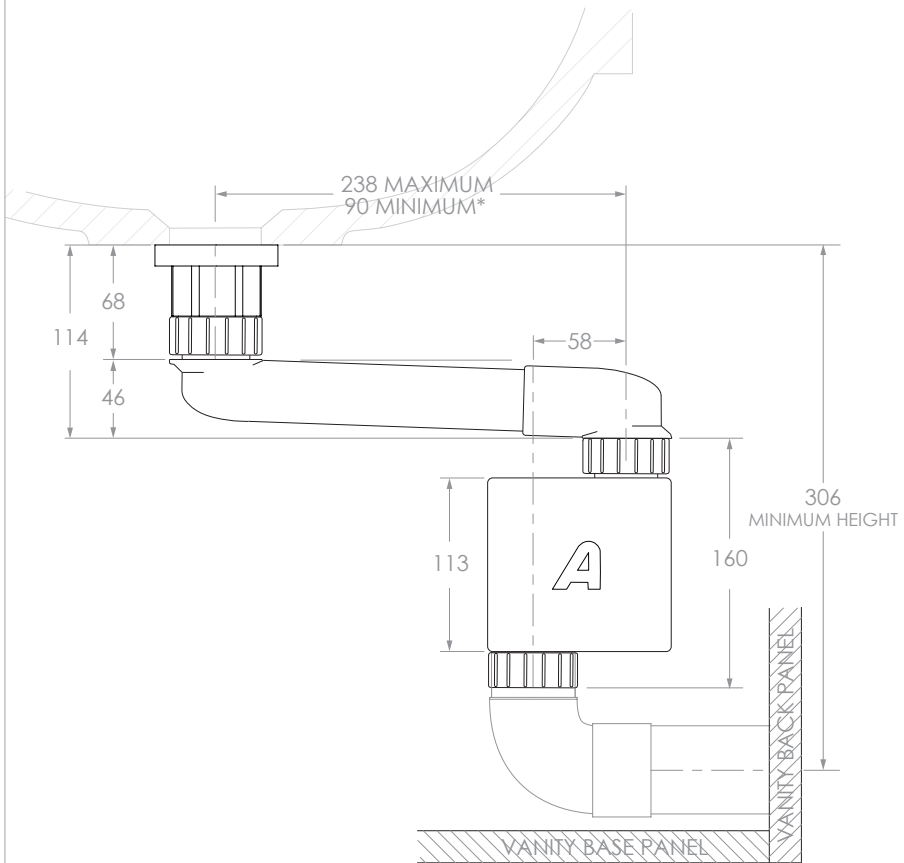

PRODUCT:	WAVERLEY 1800 CENTRE	CODE:	WAVFAS1800WHC*
SIZE:	1796W x 500D x 367H	BASIN POSITION:	CENTRE
CONFIGURATION:	ALL DRAWER, WALL HUNG	TOP:	20MM CHERRY PIE, FRIDAY, CAESARSTONE
VERSION: 02	DATE: 29/06/2023		*DRAWING APPLIES FOR CODES ENDING: CP, FR, CS

NOTES:
 DIMENSIONS ARE NOMINAL. DO NOT DRILL OR ROUGH IN UNTIL YOU HAVE RECEIVED AND MEASURED YOUR VANITY.
 ALL DIMENSIONS ARE IN MILLIMETRES. DO NOT MEASURE FROM DRAWING.
 SPACE SAVER PLUMBING KIT INCLUDED TO CONCEAL PLUMBING BEHIND DRAWER. PLEASE NOTE THAT THE BOX TRAP IS NOT COMPATIBLE WITH ALL BASINS. RECOMMEND USING A SHORT TRAP FOR SEMI INSET BASINS.

PRODUCT:	SPACE SAVER PLUMBING KIT
CODE:	SPCSVRKIT40
OUTLET SIZE:	40MM
VERSION: 02	DATE: 29/06/2023

FINISH: WHITE

NOTES:
 DIMENSIONS ARE NOMINAL. DO NOT DRILL OR ROUGH IN UNTIL YOU HAVE RECEIVED AND MEASURED YOUR VANITY.
 ALL DIMENSIONS ARE IN MILLIMETRES. DO NOT MEASURE FROM DRAWING.
 SPACE SAVER PLUMBING KIT INCLUDED TO CONCEAL PLUMBING BEHIND DRAWER. PLEASE NOTE THAT THE BOX TRAP IS NOT COMPATIBLE WITH ALL BASINS. RECOMMEND USING A SHORT TRAP FOR SEMI INSET BASINS.