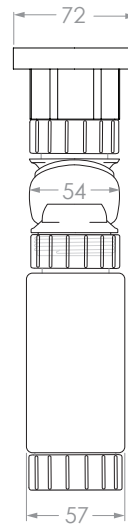

PRODUCT:	WAVERLEY 1800 CENTRE	CODE:	WAVFAS1800WHC*
SIZE:	1796W x 500D x 367H	BASIN POSITION:	CENTRE
CONFIGURATION:	ALL DRAWER, WALL HUNG	TOP:	20MM CHERRY PIE, FRIDAY, CAESARSTONE
VERSION: 02	DATE: 29/06/2023		*DRAWING APPLIES FOR CODES ENDING: CP, FR, CS

NOTES:
 DIMENSIONS ARE NOMINAL. DO NOT DRILL OR ROUGH IN UNTIL YOU HAVE RECEIVED AND MEASURED YOUR VANITY.
 ALL DIMENSIONS ARE IN MILLIMETRES. DO NOT MEASURE FROM DRAWING.
 SPACE SAVER PLUMBING KIT INCLUDED TO CONCEAL PLUMBING BEHIND DRAWER. PLEASE NOTE THAT THE BOX TRAP IS NOT COMPATIBLE WITH ALL BASINS. RECOMMEND USING A SHORT TRAP FOR SEMI INSET BASINS.

PRODUCT:	SPACE SAVER PLUMBING KIT
CODE:	SPCSVRKIT40
OUTLET SIZE:	40MM
VERSION: 02	DATE: 29/06/2023

FINISH: WHITE

NOTES:
 DIMENSIONS ARE NOMINAL. DO NOT DRILL OR ROUGH IN UNTIL YOU HAVE RECEIVED AND MEASURED YOUR VANITY.
 ALL DIMENSIONS ARE IN MILLIMETRES. DO NOT MEASURE FROM DRAWING.
 SPACE SAVER PLUMBING KIT INCLUDED TO CONCEAL PLUMBING BEHIND DRAWER. PLEASE NOTE THAT THE BOX TRAP IS NOT COMPATIBLE WITH ALL BASINS. RECOMMEND USING A SHORT TRAP FOR SEMI INSET BASINS.