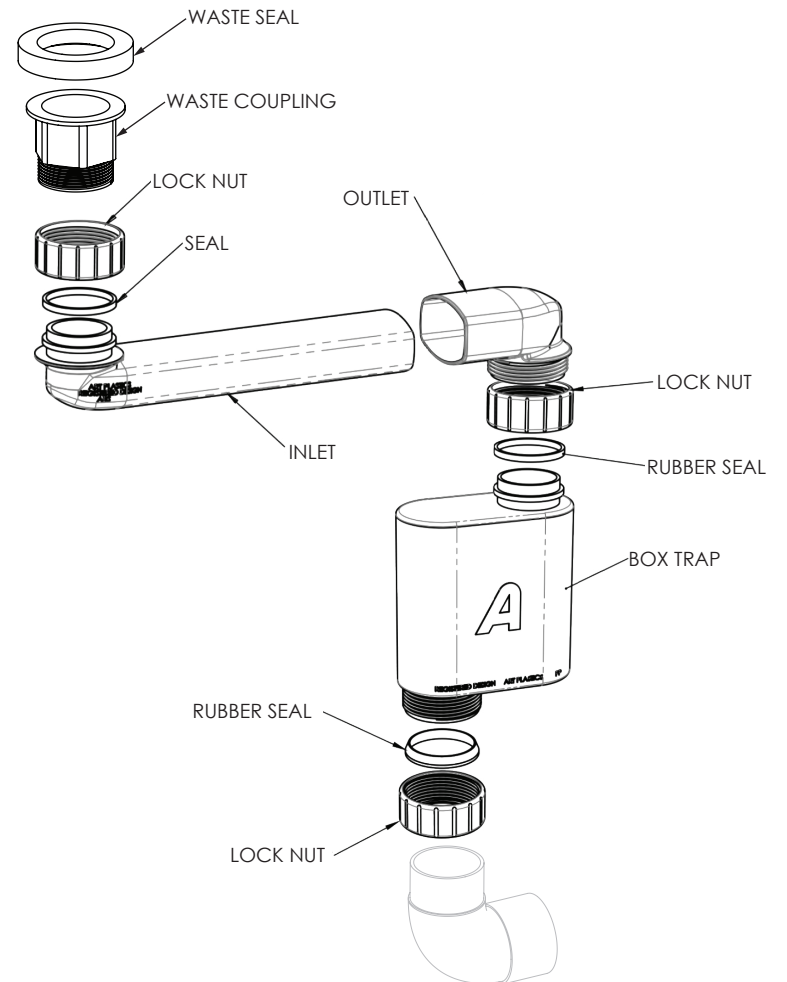

PRODUCT:	WAVERLEY 1800 CENTRE	CODE:	WAVFAS1800WHC*
SIZE:	1796W x 500D x 367H	BASIN POSITION:	CENTRE
CONFIGURATION:	ALL DRAWER, WALL HUNG	TOP:	20MM CHERRY PIE, FRIDAY, CAESARSTONE
VERSION: 02	DATE: 29/06/2023		*DRAWING APPLIES FOR CODES ENDING: CP, FR, CS

NOTES:
 DIMENSIONS ARE NOMINAL. DO NOT DRILL OR ROUGH IN UNTIL YOU HAVE RECEIVED AND MEASURED YOUR VANITY.
 ALL DIMENSIONS ARE IN MILLIMETRES. DO NOT MEASURE FROM DRAWING.
 SPACE SAVER PLUMBING KIT INCLUDED TO CONCEAL PLUMBING BEHIND DRAWER. PLEASE NOTE THAT THE BOX TRAP IS NOT COMPATIBLE WITH ALL BASINS. RECOMMEND USING A SHORT TRAP FOR SEMI INSET BASINS.

PRODUCT:	SPACE SAVER PLUMBING KIT
CODE:	SPCSVRKIT40
OUTLET SIZE:	40MM
VERSION: 02	DATE: 29/06/2023

FINISH: WHITE

NOTES:
 DIMENSIONS ARE NOMINAL. DO NOT DRILL OR ROUGH IN UNTIL YOU HAVE RECEIVED AND MEASURED YOUR VANITY.
 ALL DIMENSIONS ARE IN MILLIMETRES. DO NOT MEASURE FROM DRAWING.
 SPACE SAVER PLUMBING KIT INCLUDED TO CONCEAL PLUMBING BEHIND DRAWER. PLEASE NOTE THAT THE BOX TRAP IS NOT COMPATIBLE WITH ALL BASINS. RECOMMEND USING A SHORT TRAP FOR SEMI INSET BASINS.