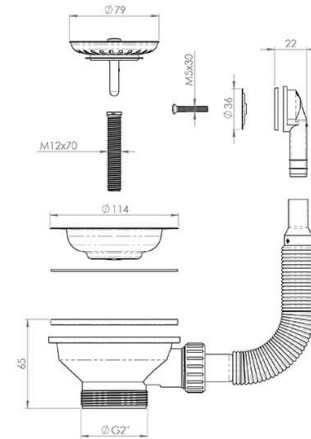

90 x 50mm Polished Stainless Steel Basket Waste with Overflow Kit & Long Screw

Code: 90BW-O/F

TRADITIONAL & HAMPTONS STYLE SPECIALISTS

BATHROOM | KITCHEN | LAUNDRY

Specifications

- Material: Stainless Steel top & ABS plastic base
- Finish: Polished Stainless
- Includes extended 70mm thread for thick ceramic sinks
- Overflow hole is 30-36mm
- Thickness of sink: maximum 30mm