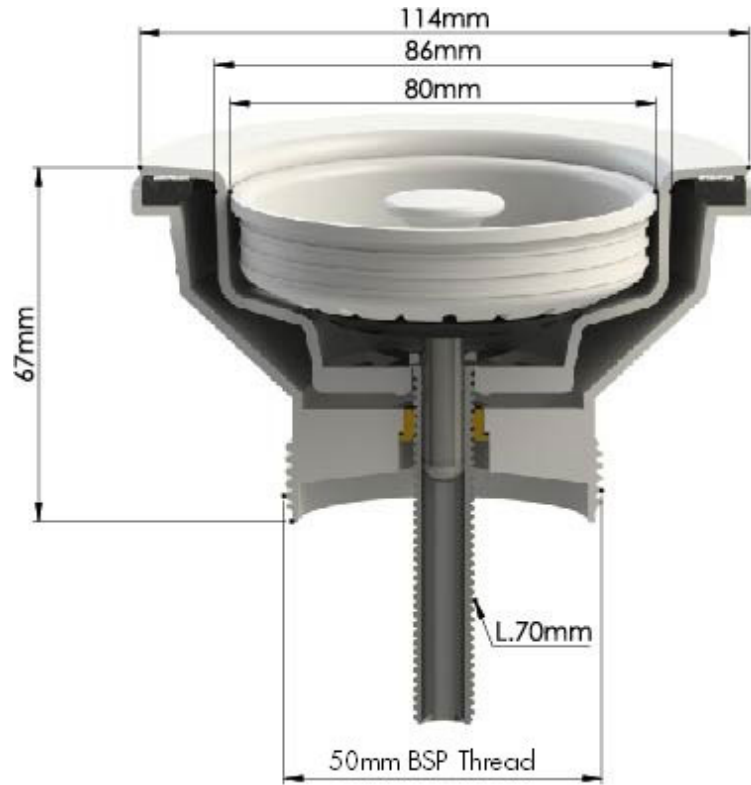

90 x 50mm Matte White Basket Waste with Long Screw

Code: 90BW-MW

Specifications

- Material: Premium Polypropylene (PP)
- Finish: Matte White
- Tough, wear-resistant and durable
- Includes extended 70mm thread for thick fireclay sinks