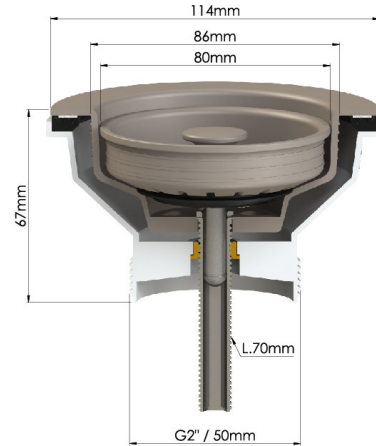

## 90 x 50mm Concrete Look Basket Waste with Long Screw

**Code:** 90BW-CL

TRADITIONAL & HAMPTONS STYLE SPECIALISTS

### Specifications

- Material: Premium Polypropylene (PP)
- Finish: Concrete Look
- Tough, wear-resistant and durable
- Includes extended 70mm thread for thick fireclay sinks