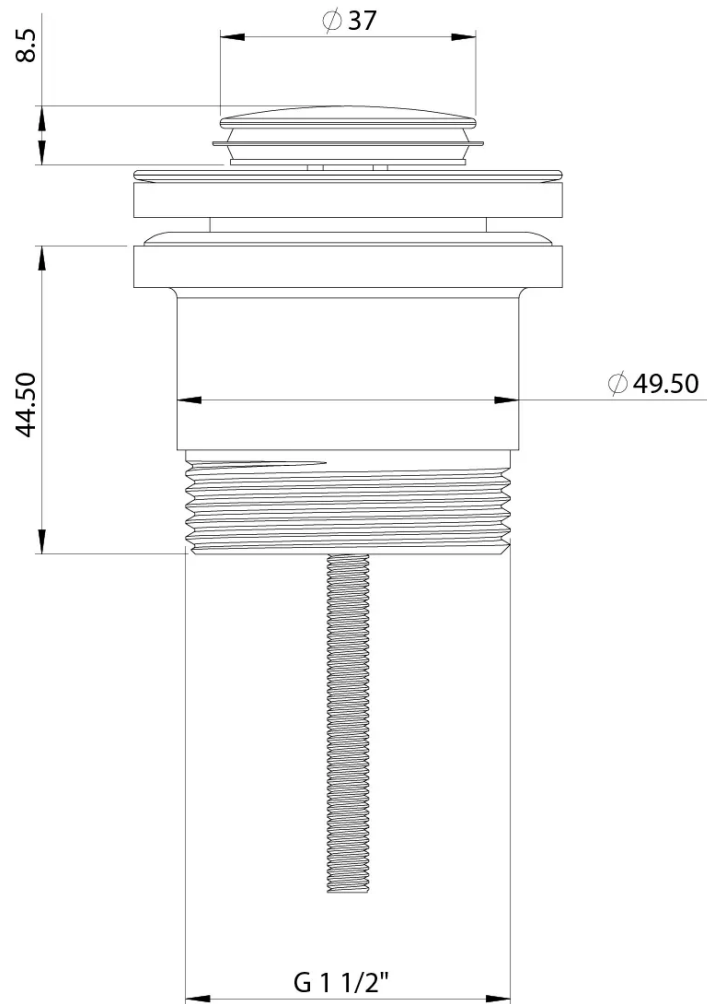

PLUMBING ACCESSORIES & FIXTURES

40MM FLAT POP UP UNIVERSAL WASTE

SPECIFICATIONS

AVAILABLE IN

800-8910-00
Chrome

800-8910-40
Brushed Nickel

800-8910-30
Gun Metal

800-8910-31
Brushed Carbon