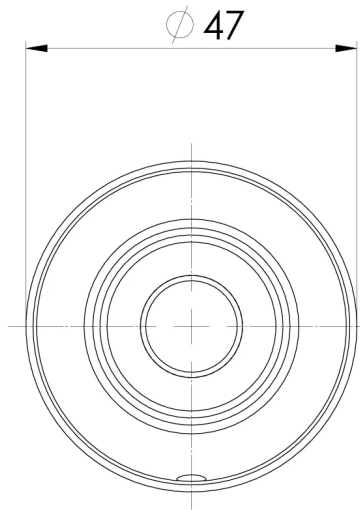

CROMFORD

CROMFORD ROBE HOOK

SPECIFICATIONS

AVAILABLE IN

134-8400-00
Chrome

134-8400-40
Brushed Nickel

134-8400-10
Matte Black

134-8400-12
Brushed Gold