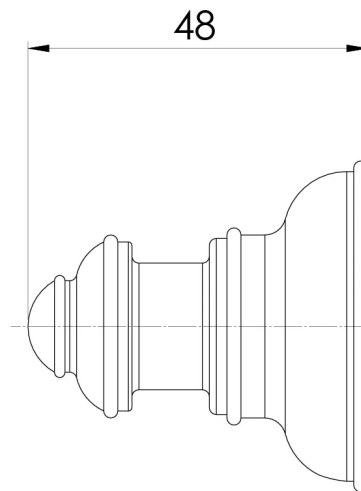

CROMFORD

CROMFORD ROBE HOOK

SPECIFICATIONS

AVAILABLE IN

134-8400-00
Chrome

134-8400-40
Brushed Nickel

134-8400-10
Matte Black

134-8400-12
Brushed Gold