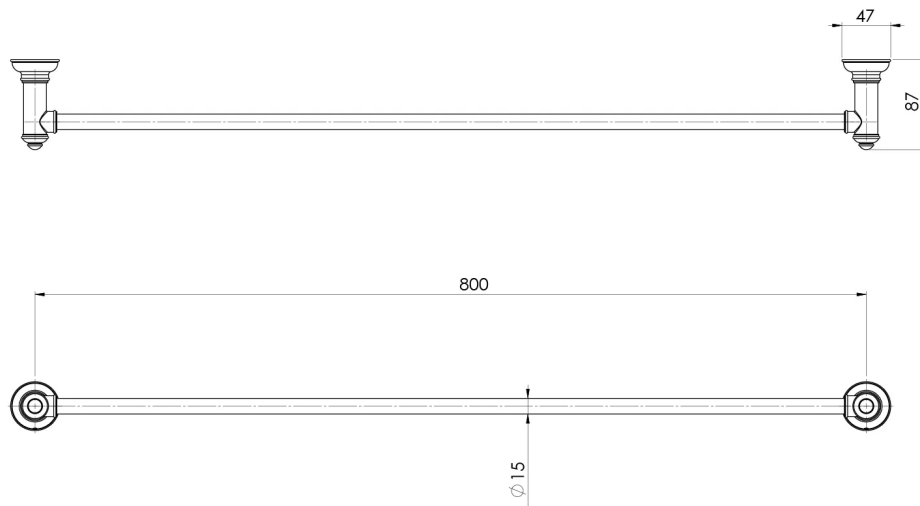

CROMFORD

CROMFORD SINGLE TOWEL RAIL 800MM

SPECIFICATIONS

AVAILABLE IN

134-8030-00
Chrome

134-8030-40
Brushed Nickel

134-8030-10
Matte Black

134-8030-12
Brushed Gold

Please visit <https://www.phoenixtapware.com.au/warranty> to view the full warranty

While we aim to ensure the specifications shown are correct at time of printing, Phoenix Tapware reserves the right to make modifications without prior notice. Always use the physical product measurements for mark-ups and roughing-in as the line drawing shown may differ from the actual product over time. All measurements are shown in millimetres. Colours may vary from image shown.