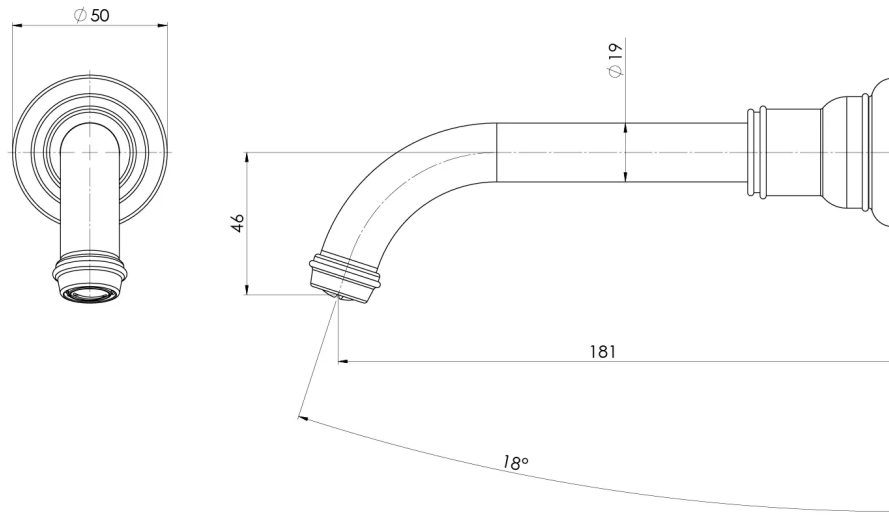

## SPECIFICATIONS

Please visit <https://www.phoenixtapware.com.au/warranty> to view the full warranty

While we aim to ensure the specifications shown are correct at time of printing, Phoenix Tapware reserves the right to make modifications without prior notice. Always use the physical product measurements for mark-ups and roughing-in as the line drawing shown may differ from the actual product over time. All measurements are shown in millimetres. Colours may vary from image shown.