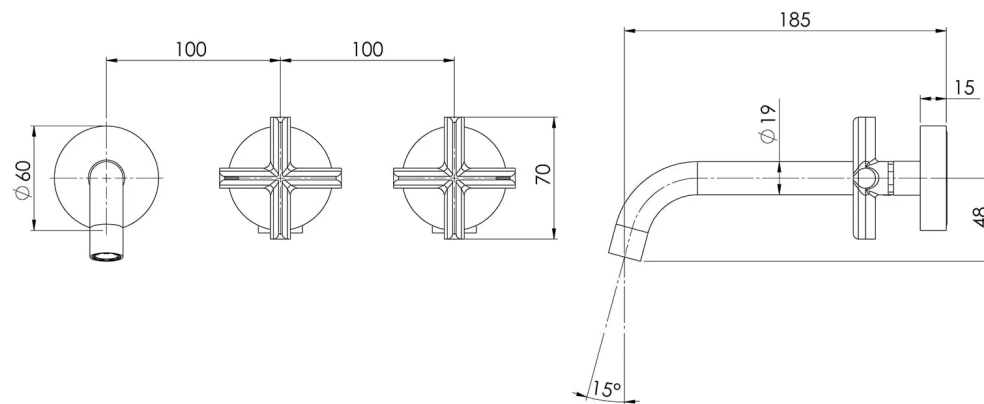

VIVID SLIMLINE PLUS

VIVID SLIMLINE PLUS WALL BASIN / BATH HOSTESS SET 180MM OUTLET

SPECIFICATIONS

AVAILABLE IN

119-1125-00
Chrome

119-1125-40
Brushed Nickel

119-1125-30
Gun Metal

119-1125-31
Brushed Carbon

119-1125-10
Matte Black

119-1125-12
Brushed Gold

INFORMATION

Temperature Rating
1 - 75°C

Pressure Rating
150 - 500kPa

MAINTENANCE AND CARE:

- All surfaces should be cleaned with mild liquid detergent or soap and water.
- Do not use cream cleaners or citrus based cleaning products, as they are abrasive.
- Use of unsuitable cleaning agents may damage the surface.
- Any damage caused in this way will not be covered by warranty.

Please visit <https://www.phoenixtapware.com.au/warranty> to view the full warranty

While we aim to ensure the specifications shown are correct at time of printing, Phoenix Tapware reserves the right to make modifications without prior notice. Always use the physical product measurements for mark-ups and roughing-in as the line drawing shown may differ from the actual product over time. All measurements are shown in millimetres. Colours may vary from image shown.