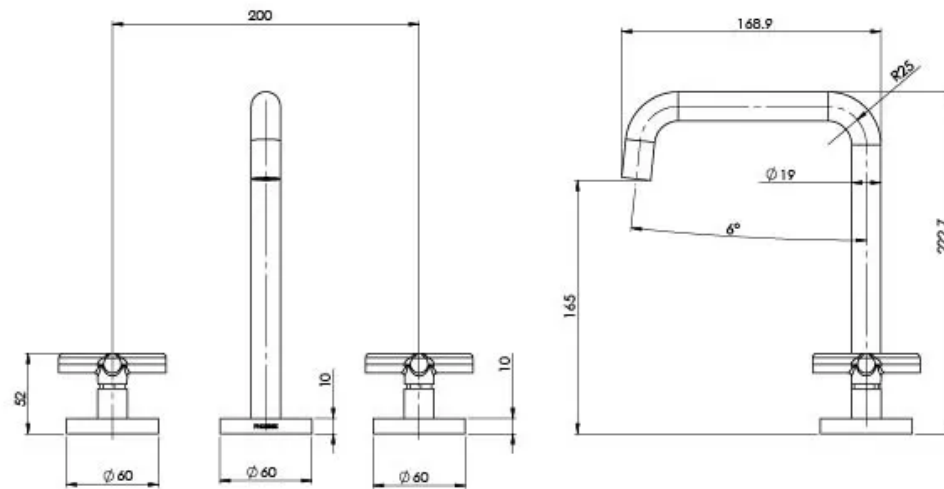

VIVID SLIMLINE PLUS

VIVID SLIMLINE PLUS BASIN SET

SPECIFICATIONS

AVAILABLE IN

119-1000-00
Chrome

119-1000-40
Brushed Nickel

119-1000-30
Gun Metal

119-1000-31
Brushed Carbon

119-1000-10
Matte Black

119-1000-12
Brushed Gold

INFORMATION

Temperature Rating
1 - 75°C

Pressure Rating
150 - 500kPa

MAINTENANCE AND CARE:

- All surfaces should be cleaned with mild liquid detergent or soap and water.
- Do not use cream cleaners or citrus based cleaning products, as they are abrasive.
- Use of unsuitable cleaning agents may damage the surface.
- Any damage caused in this way will not be covered by warranty.