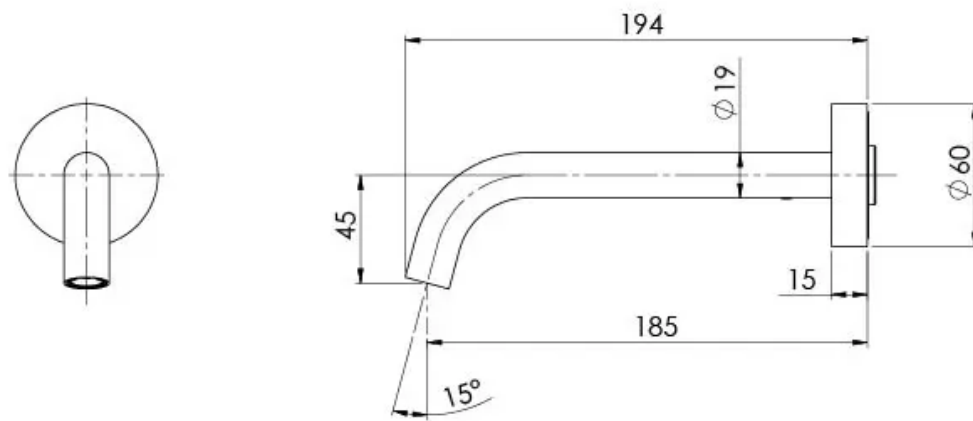

# VIVID SLIMLINE PLUS

VIVID SLIMLINE PLUS WALL BASIN / BATH OUTLET 180MM

## SPECIFICATIONS

Please visit <https://www.phoenixtapware.com.au/warranty> to view the full warranty

While we aim to ensure the specifications shown are correct at time of printing, Phoenix Tapware reserves the right to make modifications without prior notice. Always use the physical product measurements for mark-ups and roughing-in as the line drawing shown may differ from the actual product over time. All measurements are shown in millimetres. Colours may vary from image shown.