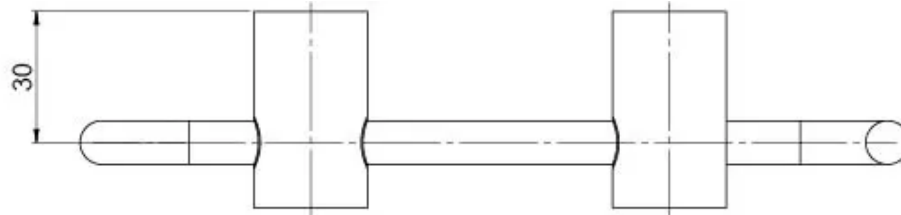

VIVID SLIMLINE

VIVID SLIMLINE TOILET ROLL HOLDER

SPECIFICATIONS

AVAILABLE IN

111-8200-00
Chrome

111-8200-40
Brushed Nickel

111-8200-31
Brushed Carbon

111-8200-10
Matte Black