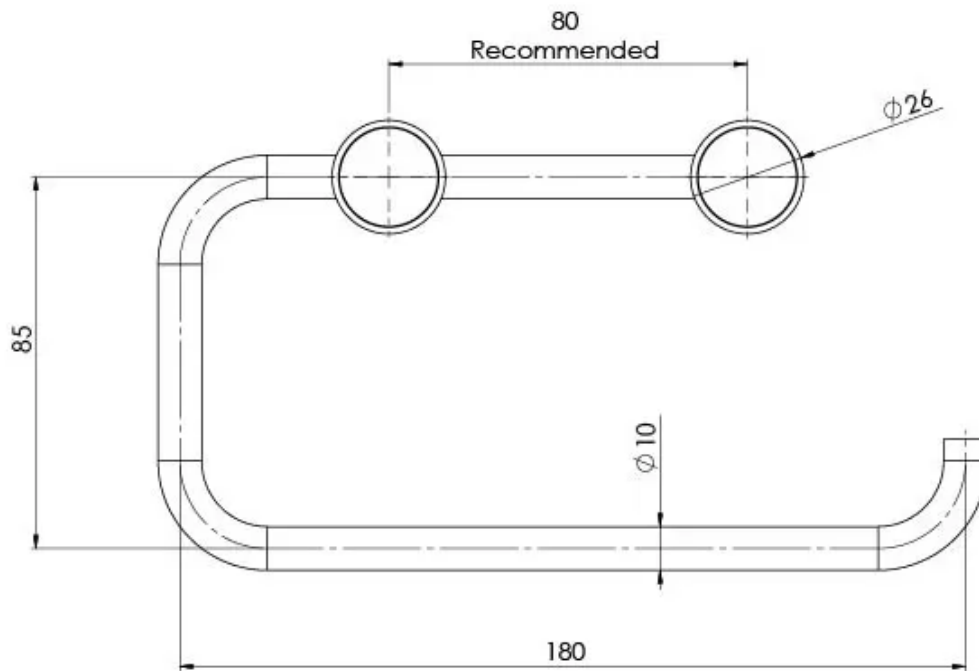

VIVID SLIMLINE

VIVID SLIMLINE TOILET ROLL HOLDER

SPECIFICATIONS

AVAILABLE IN

111-8200-00
Chrome

111-8200-40
Brushed Nickel

111-8200-31
Brushed Carbon

111-8200-10
Matte Black