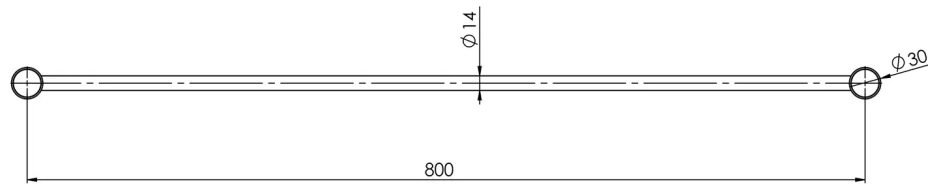

VIVID SLIMLINE

VIVID SLIMLINE SINGLE TOWEL RAIL 800MM

SPECIFICATIONS

AVAILABLE IN

111-8030-00
Chrome

111-8030-40
Brushed Nickel

111-8030-31
Brushed Carbon

111-8030-10
Matte Black

Please visit <https://www.phoenixtapware.com.au/warranty> to view the full warranty

While we aim to ensure the specifications shown are correct at time of printing, Phoenix Tapware reserves the right to make modifications without prior notice. Always use the physical product measurements for mark-ups and roughing-in as the line drawing shown may differ from the actual product over time. All measurements are shown in millimetres. Colours may vary from image shown.