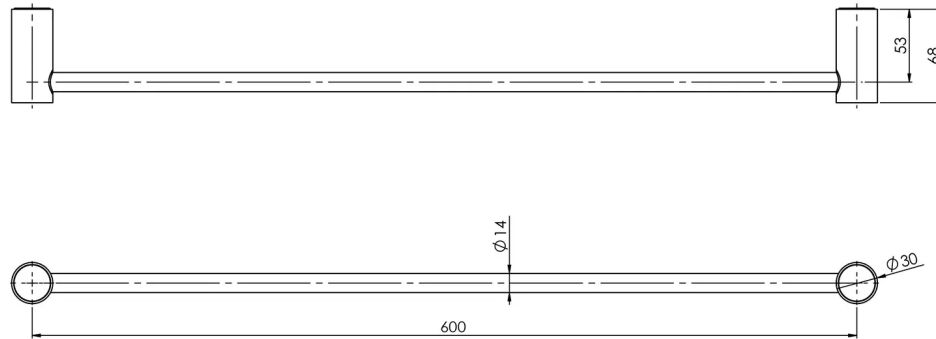

VIVID SLIMLINE

VIVID SLIMLINE SINGLE TOWEL RAIL 600MM

SPECIFICATIONS

AVAILABLE IN

111-8010-00
Chrome

111-8010-40
Brushed Nickel

111-8010-31
Brushed Carbon

111-8010-10
Matte Black

Please visit <https://www.phoenixtapware.com.au/warranty> to view the full warranty

While we aim to ensure the specifications shown are correct at time of printing, Phoenix Tapware reserves the right to make modifications without prior notice. Always use the physical product measurements for mark-ups and roughing-in as the line drawing shown may differ from the actual product over time. All measurements are shown in millimetres. Colours may vary from image shown.