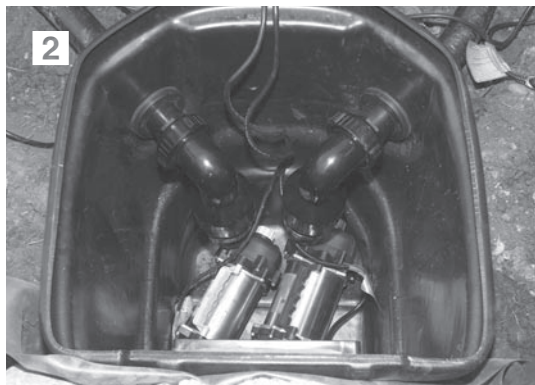

Signature Series Check Valve

Installation Instructions

PACKAGE INCLUDES:

- Check Valve Assembly
- Instructions for Use

CHECK VALVE ASSEMBLY DETAILS

Signature Series Skimmer Installation

The Signature Series check valve comes with two adaptors that replace the standard pvc pipe sockets on each end of the check valve. One adaptor threads directly into the pump, the other threads directly into the bulkhead on the back of the skimmer

that supplies water to the Biofalls. Apply silicone or Teflon tape (not included) to the threads of the fitting attached to the bulkhead fitting.

Pondless Installation

- For the Pondless application you replace the standard pvc pipe socket on the pump end of the check valve.
- The PVC flex pipe from the Biofalls can be trimmed to proper length and inserted through the slot on the side of the Pondless vault. Prime and glue the end of the PVC flex pipe and fitting on the end of the check valve assembly. Hold the pipe into the fitting for at least 60 seconds. The cord from the pump can be buried just beneath the stone and gravel and run over to the electrical supply.