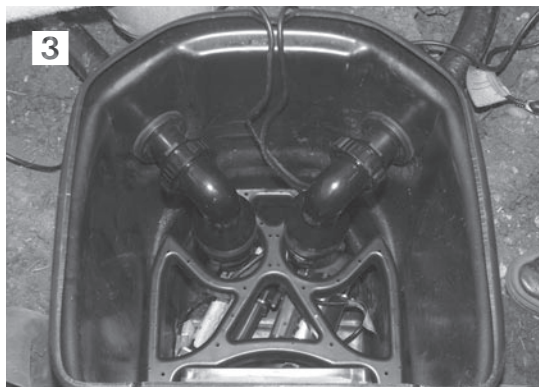

Signature Series Check Valve

Installation Instructions

PACKAGE INCLUDES:

- Check Valve Assembly
- Instructions for Use

CHECK VALVE ASSEMBLY DETAILS

Signature Series Skimmer Installation

The Signature Series check valve comes with two adaptors that replace the standard pvc pipe sockets on each end of the check valve. One adaptor threads directly into the pump, the other threads directly into the bulkhead on the back of the skimmer

that supplies water to the Biofalls. Apply silicone or Teflon tape (not included) to the threads of the fitting attached to the bulkhead fitting.

Pondless Installation

- For the Pondless application you replace the standard pvc pipe socket on the pump end of the check valve.
- The PVC flex pipe from the Biofalls can be trimmed to proper length and inserted through the slot on the side of the Pondless vault. Prime and glue the end of the PVC flex pipe and fitting on the end of the check valve assembly. Hold the pipe into the fitting for at least 60 seconds. The cord from the pump can be buried just beneath the stone and gravel and run over to the electrical supply.