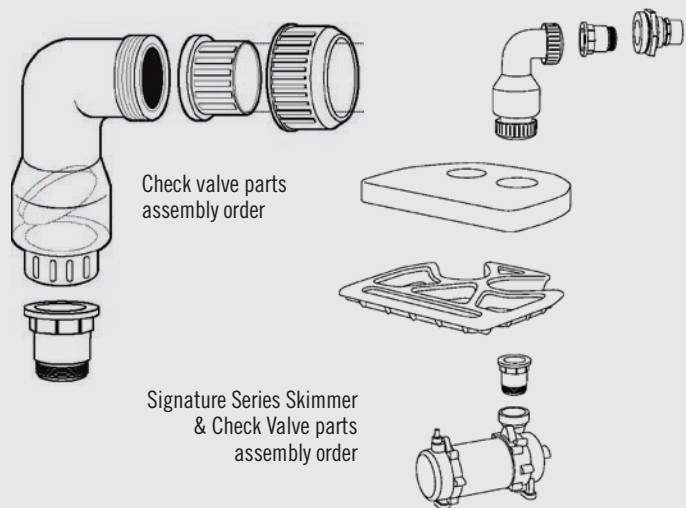

Signature Series Check Valve

Installation Instructions

PACKAGE INCLUDES:

- Check Valve Assembly
- Instructions for Use

CHECK VALVE ASSEMBLY DETAILS

Signature Series Skimmer Installation

The Signature Series check valve comes with two adaptors that replace the standard pvc pipe sockets on each end of the check valve. One adaptor threads directly into the pump, the other threads directly into the bulkhead on the back of the skimmer

that supplies water to the Biofalls. Apply silicone or Teflon tape (not included) to the threads of the fitting attached to the bulkhead fitting.

Pondless Installation

- For the Pondless application you replace the standard pvc pipe socket on the pump end of the check valve.
- The PVC flex pipe from the Biofalls can be trimmed to proper length and inserted through the slot on the side of the Pondless vault. Prime and glue the end of the PVC flex pipe and fitting on the end of the check valve assembly. Hold the pipe into the fitting for at least 60 seconds. The cord from the pump can be buried just beneath the stone and gravel and run over to the electrical supply.