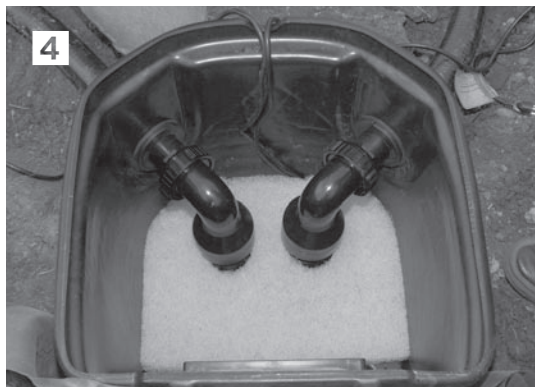

Signature Series Check Valve

Installation Instructions

PACKAGE INCLUDES:

- Check Valve Assembly
- Instructions for Use

CHECK VALVE ASSEMBLY DETAILS

Signature Series Skimmer Installation

The Signature Series check valve comes with two adaptors that replace the standard pvc pipe sockets on each end of the check valve. One adaptor threads directly into the pump, the other threads directly into the bulkhead on the back of the skimmer

that supplies water to the Biofalls. Apply silicone or Teflon tape (not included) to the threads of the fitting attached to the bulkhead fitting.

Pondless Installation

- For the Pondless application you replace the standard pvc pipe socket on the pump end of the check valve.
- The PVC flex pipe from the Biofalls can be trimmed to proper length and inserted through the slot on the side of the Pondless vault. Prime and glue the end of the PVC flex pipe and fitting on the end of the check valve assembly. Hold the pipe into the fitting for at least 60 seconds. The cord from the pump can be buried just beneath the stone and gravel and run over to the electrical supply.